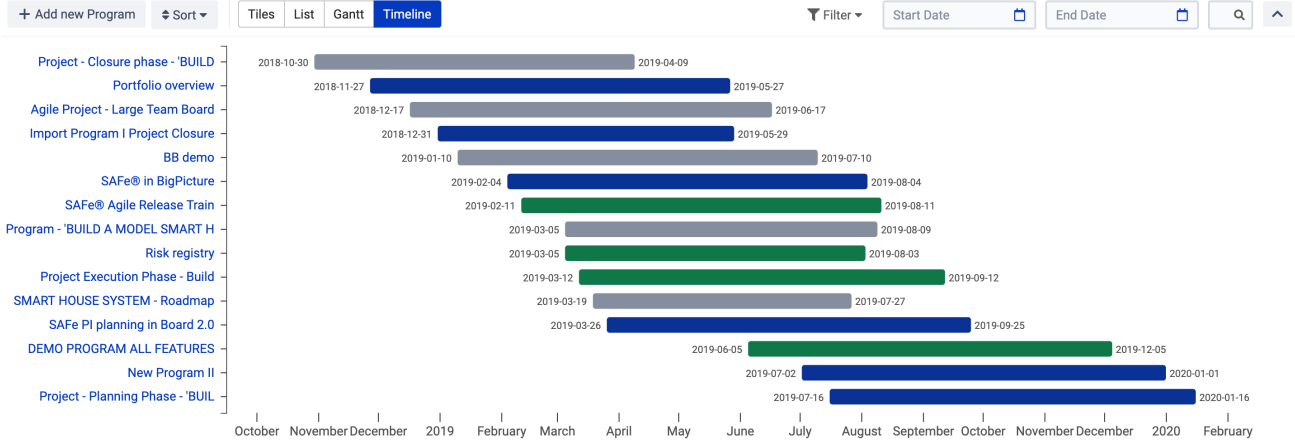

Program Manager - Views - Timeline

Timeline view

The Programs in this view are represented as bars and the timeline is dynamic i.e. it adjusts so that all the Program fit within the width of the screen.

	Feature	Description
1	Program name link	Link to the Programs first module.